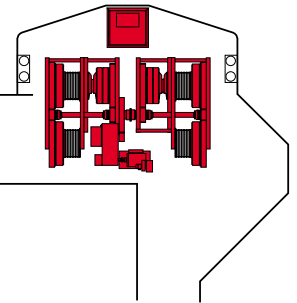

# SEMI-SUB MOORING

Control Cabin

Combination Traction Winch/Windlass

Underwater Fairlead

Reelwinder for Rope Storage

**TE** **TIMBERLAND  
EQUIPMENT  
LIMITED**

Web Site: [www.timberland.on.ca](http://www.timberland.on.ca)