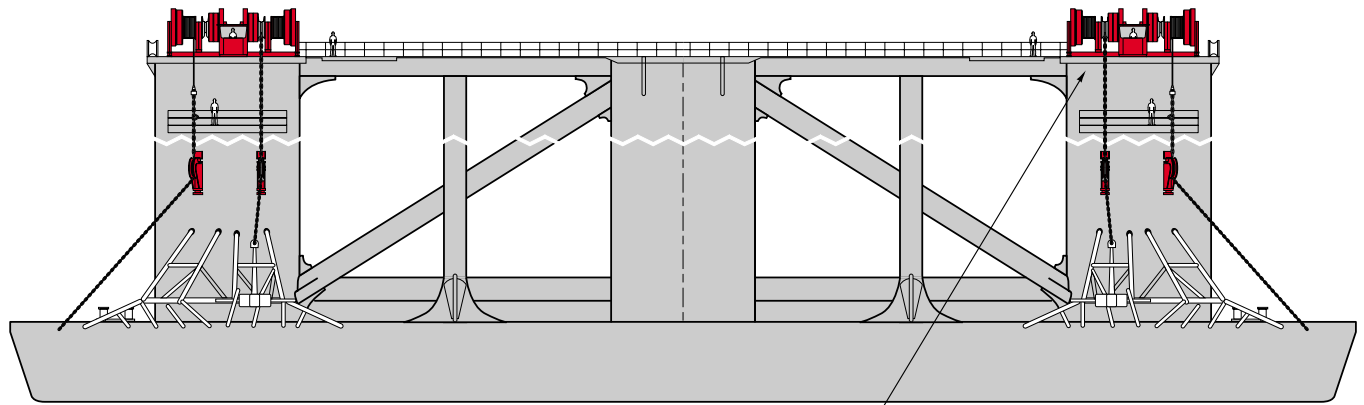

# SEMI-SUB MOORING

Control Cabin

Combination Traction Winch/Windlass

Underwater Fairlead

Reelwinder for Rope Storage

**TE** **TIMBERLAND  
EQUIPMENT  
LIMITED**

Web Site: [www.timberland.on.ca](http://www.timberland.on.ca)