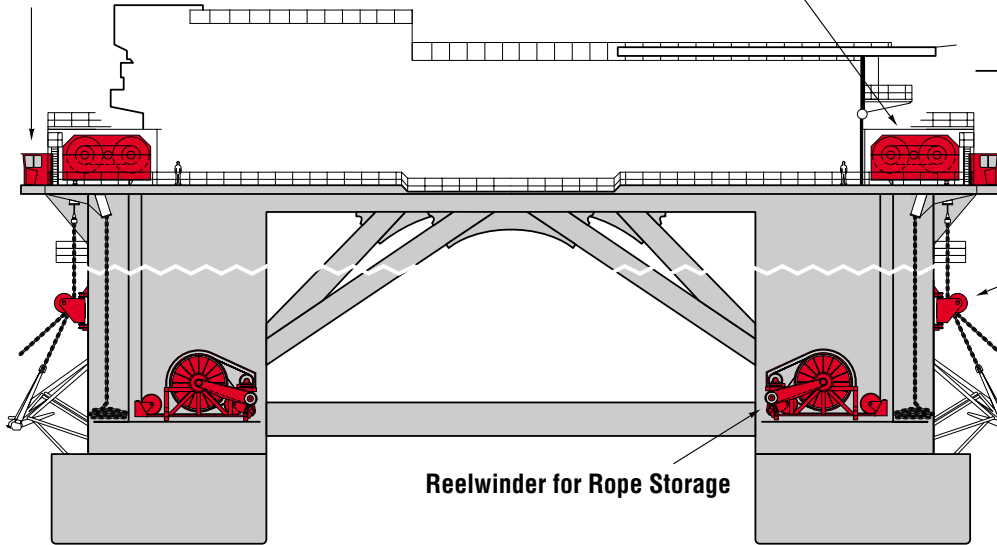

# SEMI-SUB MOORING

Control Cabin

Combination Traction Winch/Windlass

Underwater Fairlead

Reelwinder for Rope Storage

**TE** **TIMBERLAND  
EQUIPMENT  
LIMITED**

Web Site: [www.timberland.on.ca](http://www.timberland.on.ca)